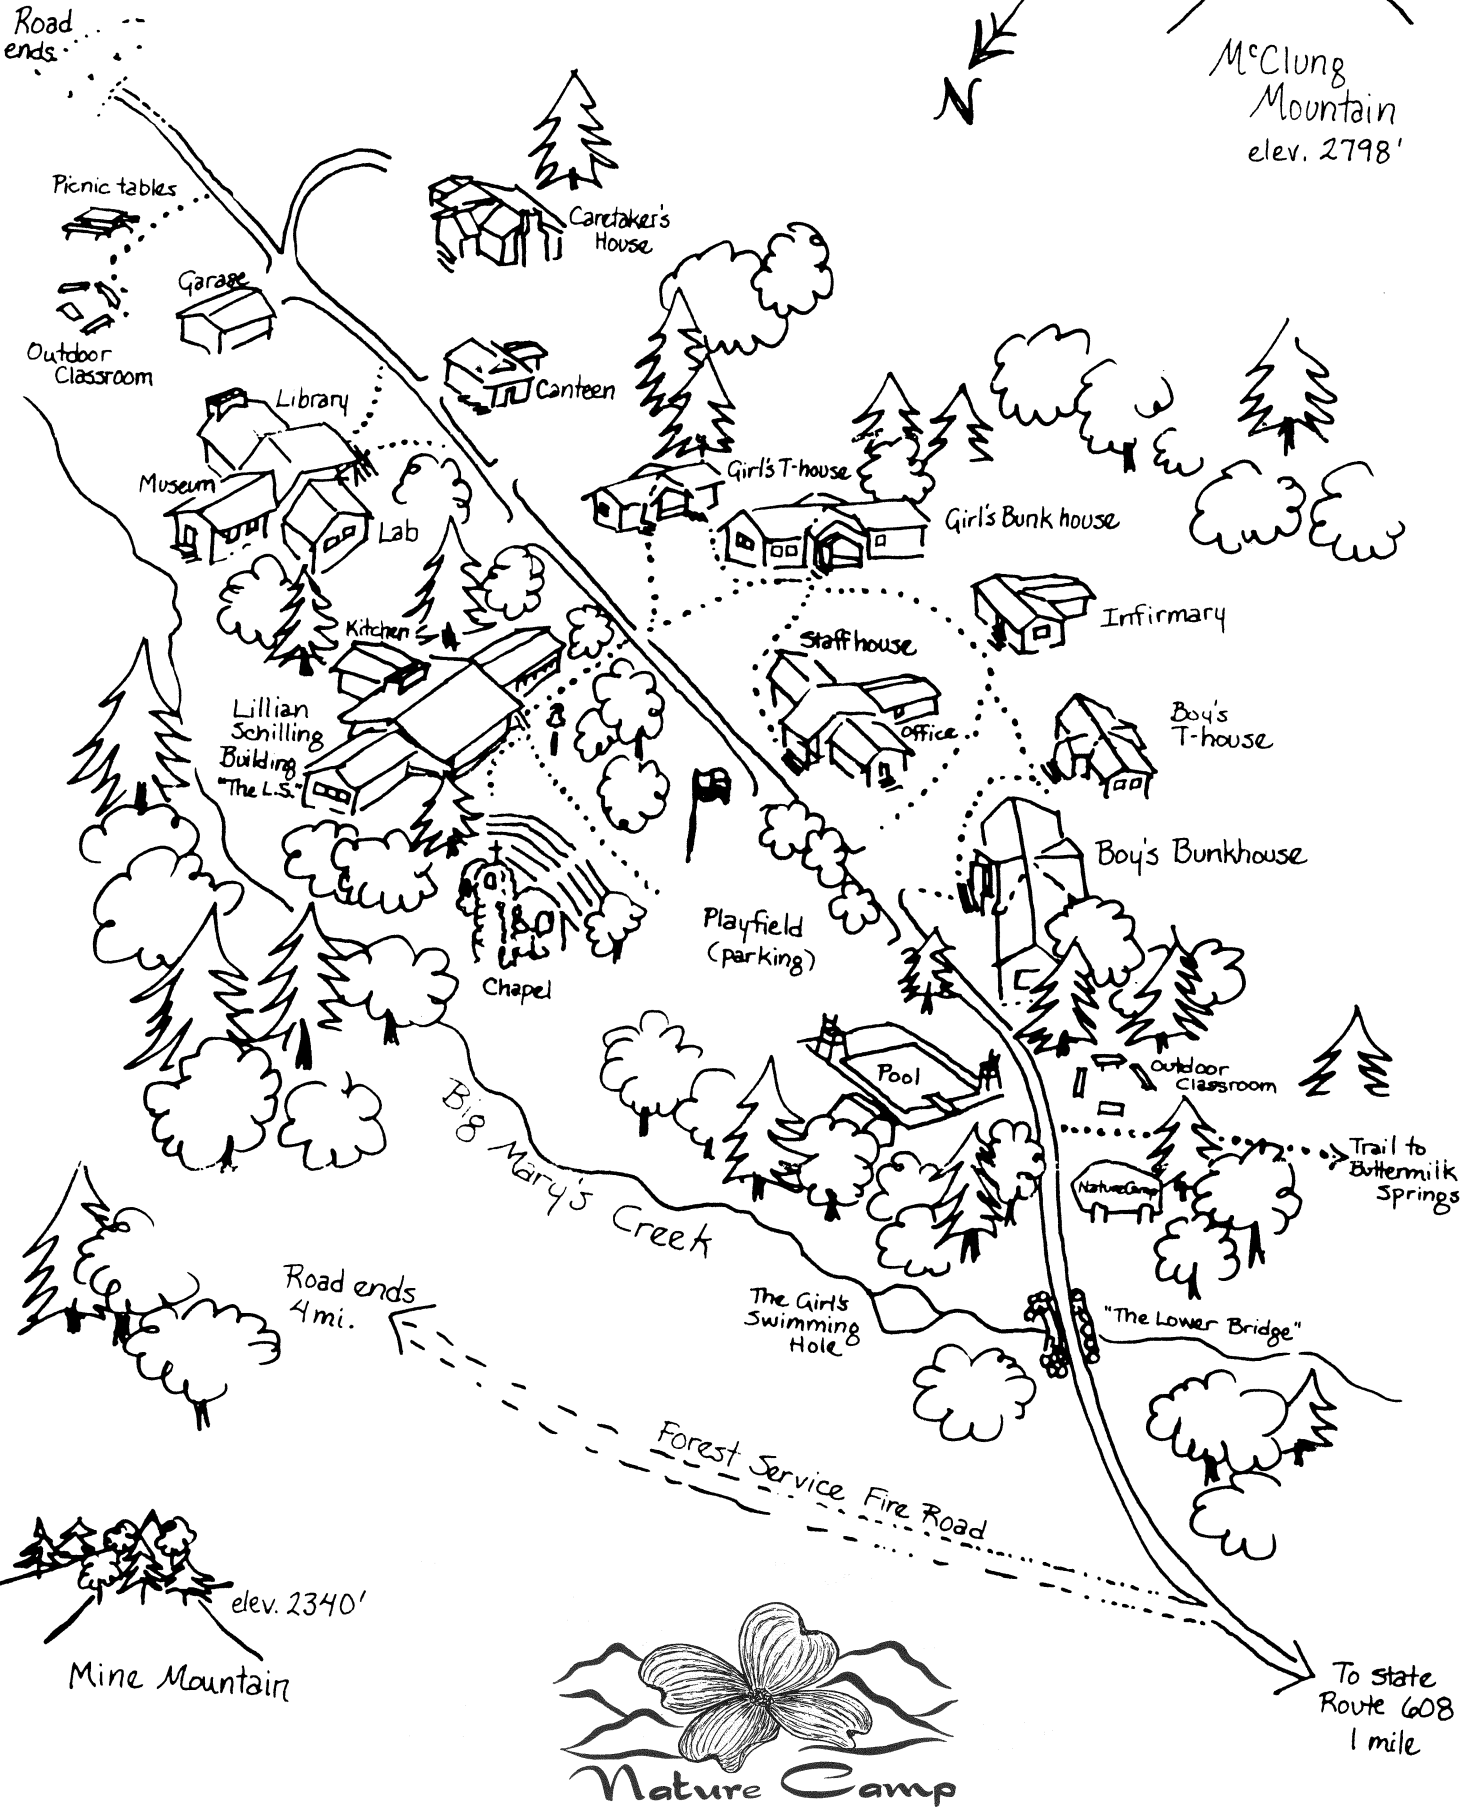

# Nature Camp

McClung Mountain  
elev. 2798'

Road ends  
4 mi.

elev. 2340'

Mine Mountain

Nature Camp